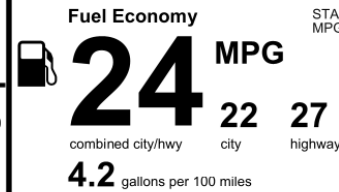

+Optional Equipment Replaces Standard
Where Applicable
++For more information, see retailer,
owner's manual, or
www.infinitiusa.com/intouch/legal
+++Requires trial activation; subscription
required after included trial expires
++++See siriusxm.com/infiniti
+++++Towing capability varies by
configuration. See INFINITI Towing Guide and
Owner's Manual for additional information.

Manufacturer's Suggested Retail Base Price:	$66,690.00
Options Included by Manufacturer	
CARPETED FLOOR MATS **Complimentary**	
INFINITI RADIANT® DARK ILLUMINATED KICK PLATES **Complimentary**	
BLACK ROOF RAIL CROSSBARS	495.00
INFINITI RADIANT® DARK ILLUMINATED CARGO SCUFF PLATES	460.00
CARGO PACKAGE - Dark	440.00
Reversible Cargo Area Protector Cargo Net, Underfloor Storage Dividers, Medic Kit, Cargo Blocks/Stabilizers & Black Rear Bumper Protector	
SPLASH GUARDS	245.00
PREMIUM PAINT	1,900.00
DESTINATION CHARGES	1,495.00
Total	$71,725.00

Warranty Booklet & owner publications available @
https://www.infinitiusa.com/owners/manuals-warranties.html or
call 1-800-662-6200

EPA DOT Fuel Economy and Environment Gasoline Vehicle

STANDARD SUVs range from 12 to 115 MPG. The best vehicle rates 146 MPG.

You spend $4,500
more in fuel costs over 5 years compared to the average new vehicle.

Annual fuel cost $2,600