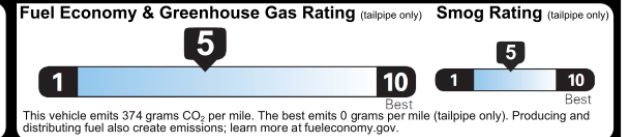

fuel economy.gov

Calculate personalized estimates and compare vehicles

GOVERNMENT 5-STAR SAFETY RATINGS

Overall Vehicle Score ★★★★★

Based on the combined ratings of frontal, side and rollover. Should ONLY be compared to other vehicles of similar size and weight.

Frontal Crash Driver ★★★★★ Passenger ★★★★★

Based on the risk of injury in a frontal impact. Should ONLY be compared to other vehicles of similar size and weight.

Side Crash Front seat ★★★★★ Rear seat ★★★★★

Based on the risk of injury in a side impact.

Rollover ★★★★★

Star ratings range from 1 to 5 stars (★★★★★) with 5 being the highest.

Source: National Highway Traffic Safety Administration (NHTSA)

www.safercar.gov or 1-888-327-4236

PARTS CONTENT INFORMATION FOR VEHICLES IN THIS CARLINE: U.S./CANADIAN PARTS CONTENT: 45%

NOTE: PARTS CONTENT DOES NOT INCLUDE FINAL ASSEMBLY, DISTRIBUTION, OR OTHER NON-PARTS COSTS.

FOR THIS VEHICLE: FINAL ASSEMBLY POINT: SMYRNA, TN., USA COUNTRY OF ORIGIN: ENGINE: JAPAN TRANSMISSION: US

TOTAL OWNERSHIP EXPERIENCE®

Every INFINITI Vehicle Includes INFINITI's:
4-Year/60,000-Mile New Vehicle Limited Warranty**
6-Year/70,000-Mile Powertrain Limited Warranty**
7-Year/Unlimited Mileage Corrosion Limited Warranty**
INFINITI Premium Care – Up to 3 Years Scheduled Oil Changes & Tire Rotations***
24-Hour Roadside Assistance**
Service Loan Vehicle at participating Retailers. Restrictions apply

Dealer:
INFINITI OF AKRON
3332 S ARLINGTON ROAD
AKRON, OH 44312

VIN: 5N1AL1HU6TC356153
MDL: 84816-356153 XKJ-P
OPT: E-L12K12C03B94N96M93B10 E07G02S55

EXT: 2T RAD WHT
INT: SADDLE BROWN
EMS: 50 STATE EMISSIONS

Transport Method: TRUCK

20260226222049A872559

**Not actual Monroney Label. Provided for informational purposes only. Vehicle features, pricing and other information subject to change, may vary from actual vehicle content and/or Monroney label description. While Nissan makes reasonable efforts to ensure accuracy of information, Nissan is not responsible for changes, errors or omissions. See actual vehicle and/or verify information in question with your Nissan dealer.